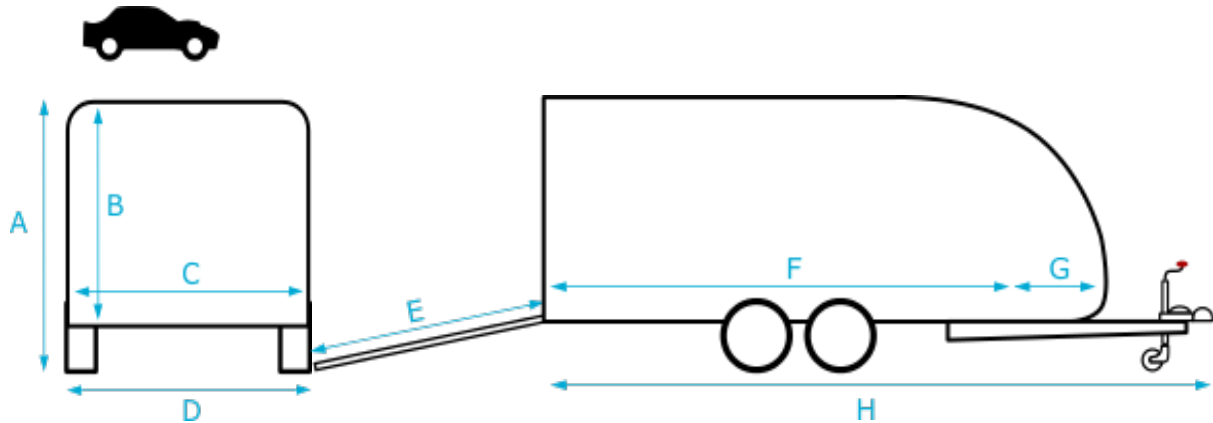

RL 6000 twin axle

All RL 6000 models come with LED lights, Alko locking hitch, spare wheel, stainless steel tail gate, internal LED lights and hand pump as standard. large doors 1650mm wide, 1730mm high hatch doors 600mm wide x 780mm high

RL 6000 prices and optional equipment excl.vat;

Woodford Trailers Price List January 2016											
Prices exclude VAT											
Woodford GRP Covered Trailers											
Model	Bed size C,F	Load	Gross	Axles	Ramp length B,E	Wheel size	Overall length H	Front storage space A	Overall width D	Overall width G	Price ex VAT
	Feet and inches	mm	kg	kg	number	mm	inches	mm	mm	mm	mm
RL 6020	18'X7' tilt bed	5500 x 2100	2170	3500	2	2040	12"	7500	2800	250	2300
RL 6022	18'x7'8" tilt bed	5500 x 2300	2140	3500	2	2040	12"	7500	2800	250	2500
Part number	Optional extras										
OP002	Centre deck storage										
OP010	Electric winch 12000lb										
OP011	Electric winch 4500lb										
OP012	Electric winch 3500lb										
OP013	Electric winch 2500lb										
OP014	Set of 4 medium duty ratchet straps with loops 1000kg										
OP015	Set of 4 heavy duty ratchet straps with loops 2000kg										
OP016	Tyre rack (adjustable)										
OP023	Wheel clamp SAS										
OP025	Adjustable wheel chock (RL6000/RL7000)										
OP026	Second spare wheel										
OP027	Additional LED internal lighting system										
OP028	Shock absorbers (price per wheel)										
OP030	Assistor ramps set of two (aluminium)										
OP031	Wireless remote control for electric winch										
OP032	Special tie down rails set of 4										
OP033	4 Jerry can box and stands										
AKSA02	3500kg AL-KO stabiliser										