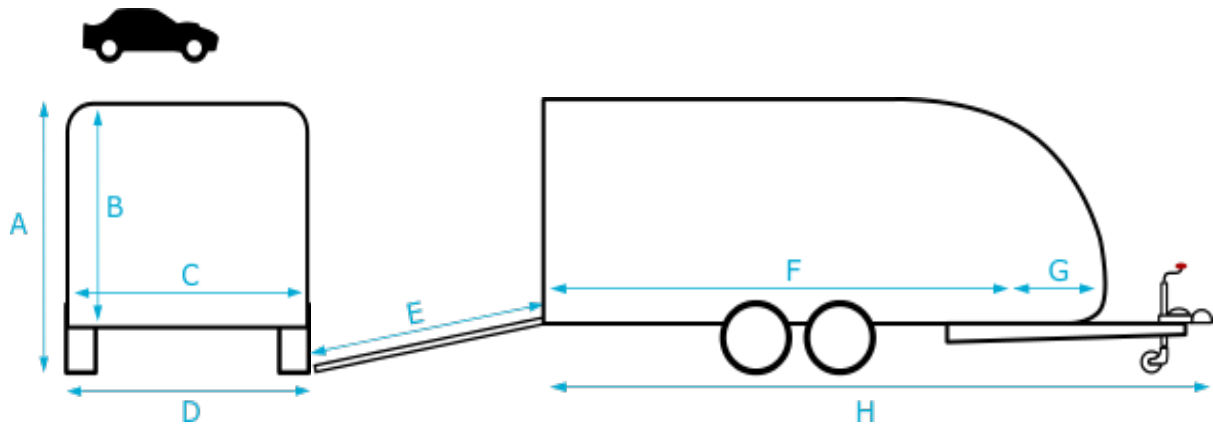

## RL 5000

All RL 5000 models come with LED lights,locking hitch,spare wheel, stainless steel ramp tail gate,internal LED lights and tilt hand pump as standard.

### RL 5000 optional equipment and prices excl.vat;

Model	Bed size C, F	Load	Gross	Axles	Wheel size	Ramp length E	Overall high A	Front storage space G	Overall length H	Overall width D	Price ex VAT
	Feet and inches	mm	kg	kg	number	inches	mm	mm	mm	mm	mm
RL5-020	16' X 6' 3.5" tilt bed	4870 x 1900	1580	2600	2	12"	1820	2400	500	7000	2350
RL5-021	16' X 6' 3.5" tilt bed	4870 x 1900	1970	3000	2	12"	1820	2400	500	7000	2350
RL5-022	16' X 6' 3.5" tilt bed	4870 x 1900	2340	3500	2	12"	1820	2400	500	7000	2350
RL5-040	16' X 6' 11" tilt bed	4870 x 2100	1560	2600	2	12"	1820	2400	500	7000	2530
RL5-041	16' X 6' 11" tilt bed	4870 x 2100	1950	3000	2	12"	1820	2400	500	7000	2530
RL5-042	16' X 6' 11" tilt bed	4870 x 2100	2320	3500	2	12"	1820	2400	500	7000	2530
Part number	Optional extras										
OP002	Centre deck storage										
OP010	Electric winch 12000lb										
OP011	Electric winch 4500lb										
OP012	Electric winch 3500lb										
OP013	Electric winch 2500lb										
OP014	Set of 4 medium duty ratchet straps with loops 1000kg										
OP015	Set of 4 heavy duty ratchet straps with loops 2000kg										
OP016	Tyre rack(adjustable)										
OP023	Wheel clamp SAS										
OP024	Adjustable wheel chock(RL2000/RL3000/RL5000)										
OP026	Second spare wheel										
OP027	Additional LED internal lighting system										
OP028	Shock absorbers(price per wheel)										
OP030	Assistor ramps set of two (aluminium)										
OP031	Wireless remote control for electric winch										
OP032	Special tie down rails set of 4										
OP033	4 Jerry can box and stands										
AKSA01	3000kg AL-KO stabiliser										
AKSA02	3500kg AL-KO stabiliser										