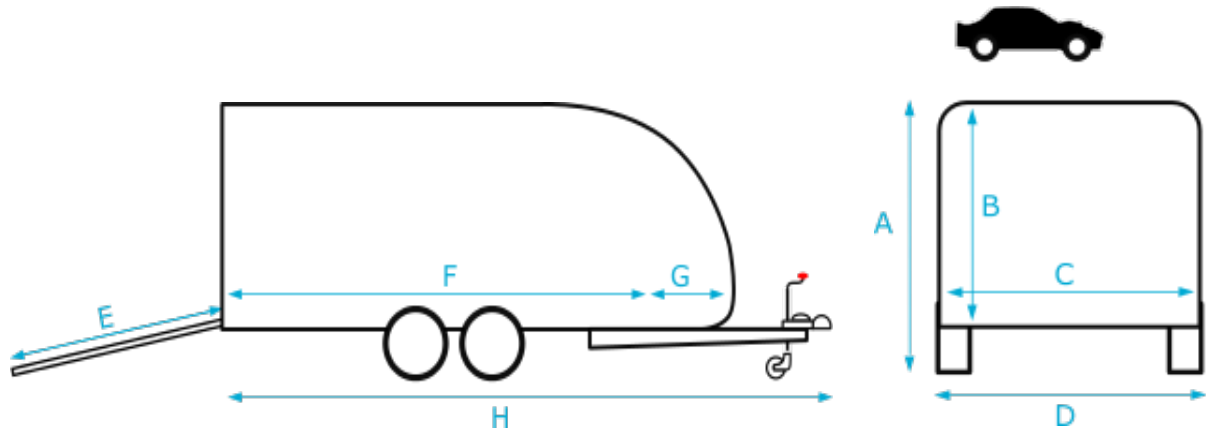

RL 3000

All RL 3000 models come with LED lights, locking Bradley or Alko hitch, spare wheel, internal LED lights and pull out ramps as standard.

RL 3000 options | equipment and prices | excl.vat;

Woodford Trailers Price List January 2016										
Woodford GRP Covered Trailers										
Model	Bed size F,C	Load	Gross	Axes	Wheel size	Ramps length E	Overall height A	Overall length H	Overall width D	Price ex VAT
	Feet and inches	kg	kg	number	inches	mm	mm	mm	mm	
RL3-010	16' X 6' 3.5"	Gas strut lift	1520	2600	2	12"	1600	2200	7000	2350
RL3-020	16' X 6' 3.5"	Gas strut lift	1900	3000	2	12"	1600	2200	7000	2350
RL3-030	16' X 6' 11"	Gas strut lift	1490	2600	2	12"	1600	2200	7000	2530
RL3-040	16' X 6' 11"	Gas strut lift	1860	3000	2	12"	1600	2200	7000	2530
	OP MP01-Manual Hydraulic tilt system(will reduce load 60kg)									
	OP EP02-Electric hydraulic lift and tilt system(can be fitted on RL 3000 models only,will reduce load 130kg)									
Part number	Optional extras									
OP002	Centre deck storage									
OP011	Electric winch 4500lb									
OP012	Electric winch 3500lb									
OP013	Electric winch 2500lb									
OP014	Set of 4 medium duty ratchet straps with loops 1000kg									
OP015	Set of 4 heavy duty ratchet straps with loops 2000kg									
OP016	Tyre rack(adjustable)									
OP023	Wheel clamp SAS									
OP024	Adjustable wheel chock(RL2000/RL3000/RL5000)									
OP028	Shock absorbers(price per wheel)									
OP030	Assystor ramps set of two (aluminium)									
OP031	Wireless remote control for electric winch									
AKSA01	3000kg AL-KO stabiliser									